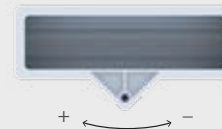

Easy-to-adjust nozzle for any condition. Retracting the nozzle picks up light particles with ease, while having the nozzle released allows the pickup of heavier particles.

Nozzle retracted.
For light particles.